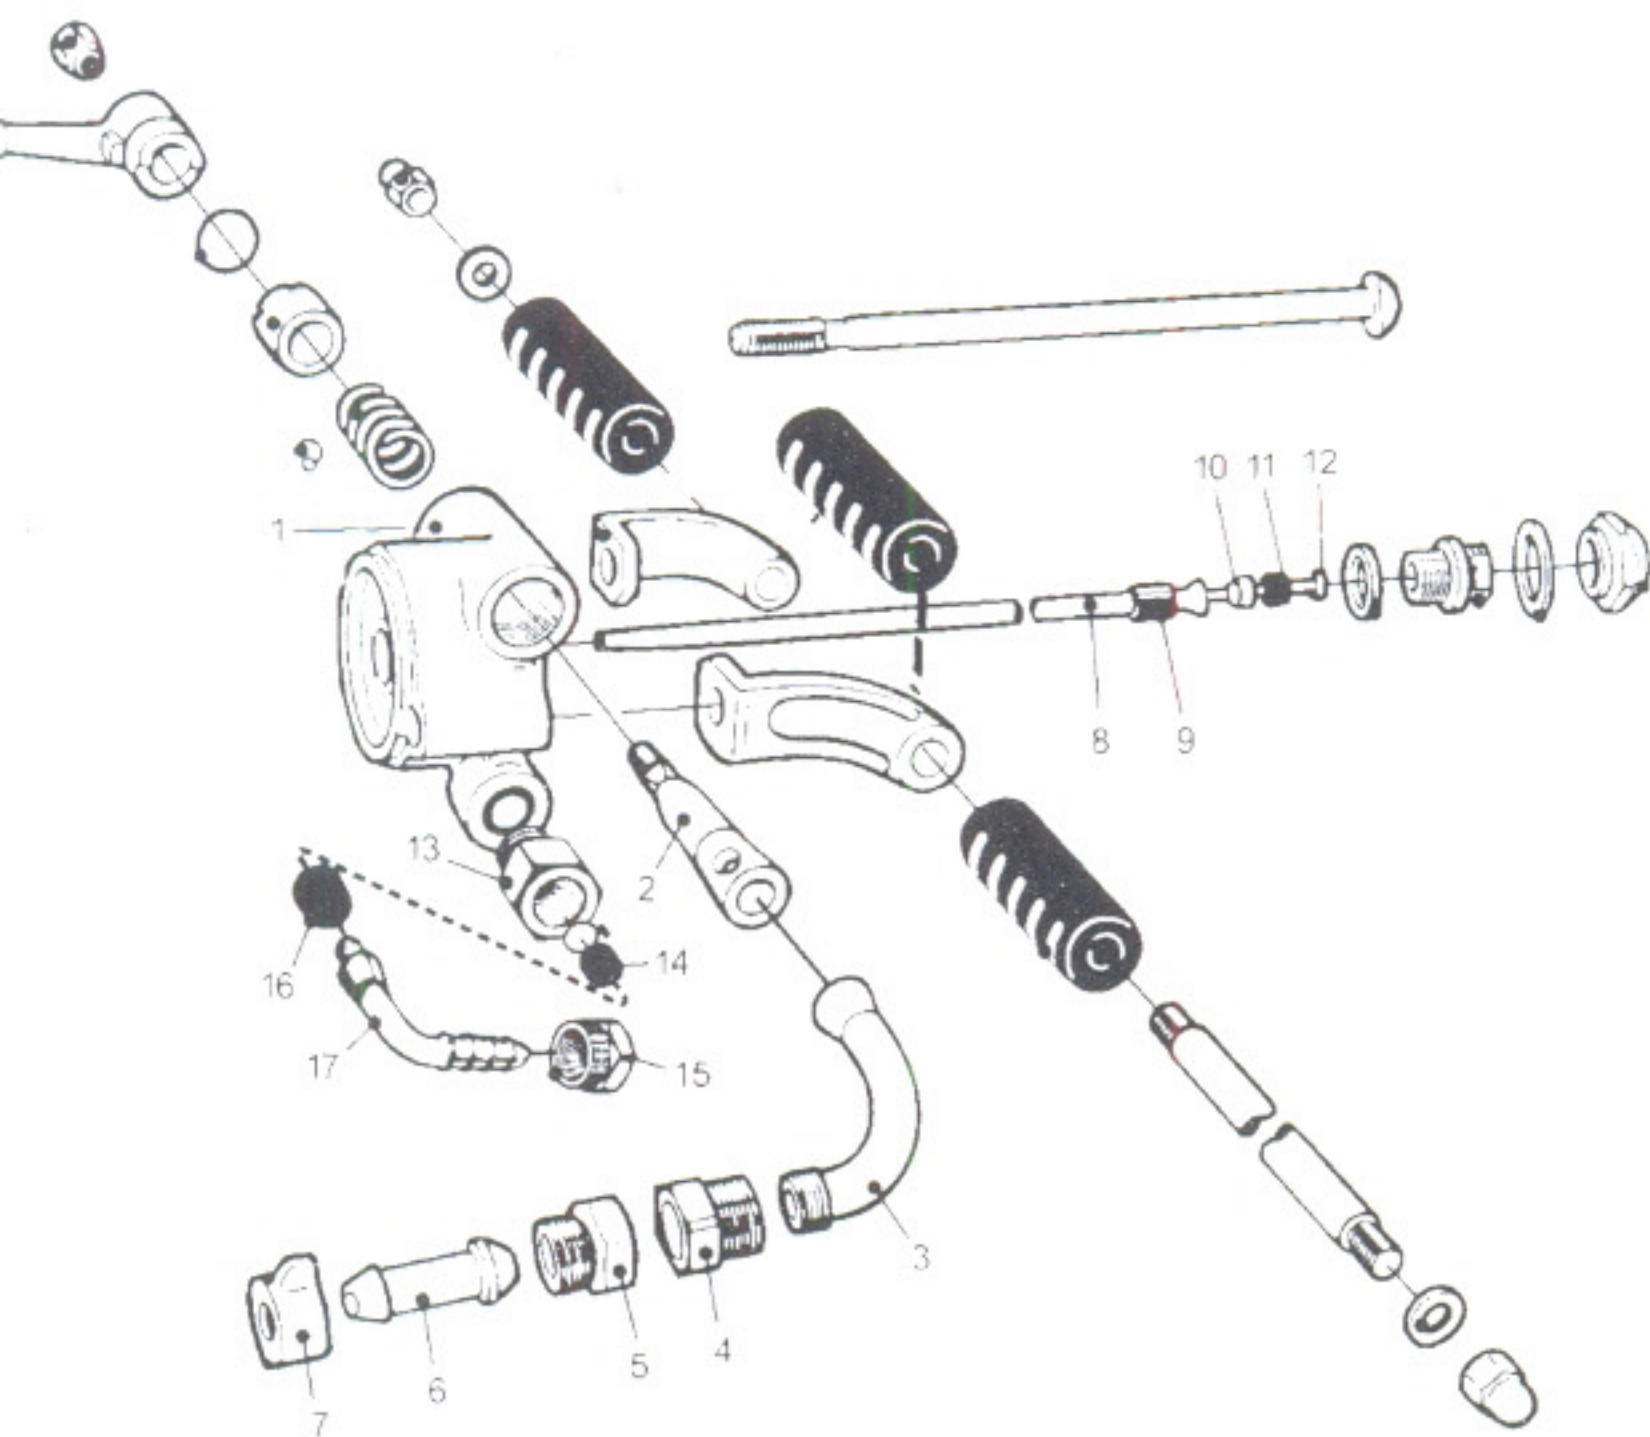

PARTS LIST OF HAVA ROCK DRILL-WET

SR.NO.	DESCRIPTION	REF NO.
1	Back Head (Wet)	3115-0568
2	Throttle Valve (Wet)	3121-0331
3	Elbow (Wet)	3101-1371
4	Adopter (Wet)	3101-1370
5	Adopter (Wet)	9000-0350
6	Hose Nipple (Wet)	9000-0325
7	Wing Nut	9000-0338
8	Air Tube (Wet)	3115-0028
9	Rubber Packing (Wet)	3000-0121
10	Guide Ring (Wet)	3121-0776
11	Rubber Packing (Wet)	3100-9646
12	Water Tube (Wet)	3121-0588
13	Adopter (Wet)	3121-0010
14	Packing (Wet)	3121-0012
15	Adopter (Wet)	3100-9652
16	Rubber Packing (Wet)	3100-9653
17	Hose Water Nipple (Wet)	3100-9654